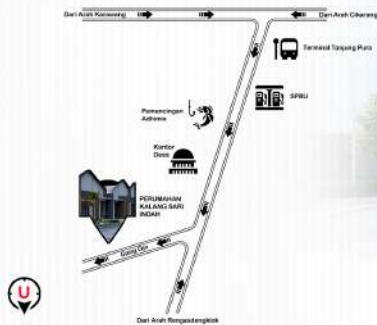

DENAH LOKASI

SARI INDAH JAYA

Perum. Kalangsari Indah (Gg. Ojo), Kalangsari, Kec. B.Dongklok, Karawang ☎ 0859-5156-5666 📧 official.kalangsari.indah 📱 Official Perumahan Kalangsari Indah 🌐 kalangsariindahkarawang.com